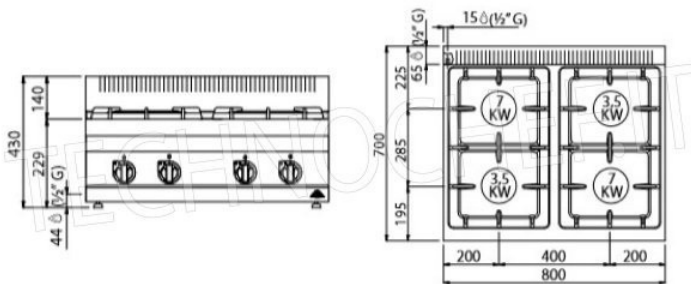

#### TECHNICAL CARD

<b>Thermal input (Kw)</b>	21,00
<b>net weight (Kg)</b>	51
<b>gross weight (Kg)</b>	57
<b>breadth (mm)</b>	800
<b>depth (mm)</b>	700
<b>height (mm)</b>	290

#### PROFESSIONAL DESCRIPTION

**GAS COOKER with 4 TOP BURNERS, MACROS 700 Line, HIGH POWER Series :**

- **worktop and front panels in AISI 304 stainless steel ;**
- **lifetime guaranteed burners** entirely in nickel-plated cast iron with single and double crown, high power, operated by a valve tap with safety thermocouple and pilot light;
- **cast iron grills ;**
- removable basins for maximum hygiene and easy maintenance;
- **80 mm cast iron burners** , with regulation up to 3.5 kW, **and 110 mm burners**, with regulation up to 7 kW;
- **open fire power n°x kW : 2 x 3.5 kW + 2 x 7 kW ;**
- adjustable feet;
- **2 years warranty .**

**CE mark**  
**Made in ITALY**

CODE	DESCRIPTION	PRICE/DELIVERY
<b>BS-G7F4B</b>	GAS COOKER 4 BURNERS TOP, BERTO'S, MACROS 700 Line, HIGH POWER Series, thermal power Kw.21,00, Weight 51 Kg, dim.mm.800x700x290h	<b>€ 1.232,66</b> <i>VAT excluded</i> <b>Shipping to be calculated</b> <b>Delivery</b> from 15 to 25 days

HIGH POWER

	n.	2	2
	Ø mm	80	110
	kW	3,5	7
	kcal/h	3.010	6.020
	Btu/h	11.942	23.884
	TOT. kW	21	
	kcal/h	18.060	
	Btu/h	71.652	
	G30/G31	kg/h	1,66
	G20	m³/h	2,22
	G25	m³/h	2,59

**Macros 700**

**HIGH POWER**