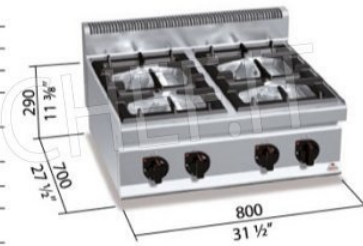

HIGH POWER

	n.	2	2
	Ø mm	80	110
	kW	3,5	7
	kcal/h	3.010	6.020
	Btu/h	11.942	23.884
	TOT. kW	21	
	kcal/h	18.060	
	Btu/h	71.652	
	G30/G31	kg/h	1,66
	G20	m³/h	2,22
	G25	m³/h	2,59