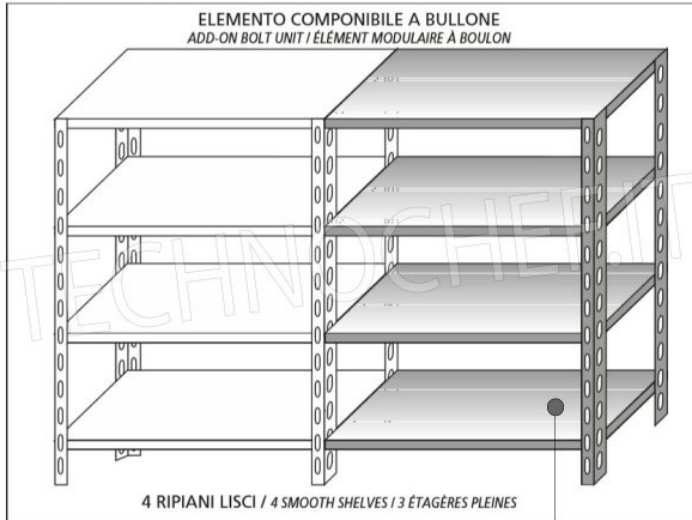

ELEMENTO COMPONIBILE A BULLONE
ADD-ON BOLT UNIT / ÉLÉMENT MODULAIRE À BOULON

4 RIPIANI LISCI / 4 SMOOTH SHELVES / 3 ÉTAGÈRES PLEINES

MODULO AGGIUNTIVO