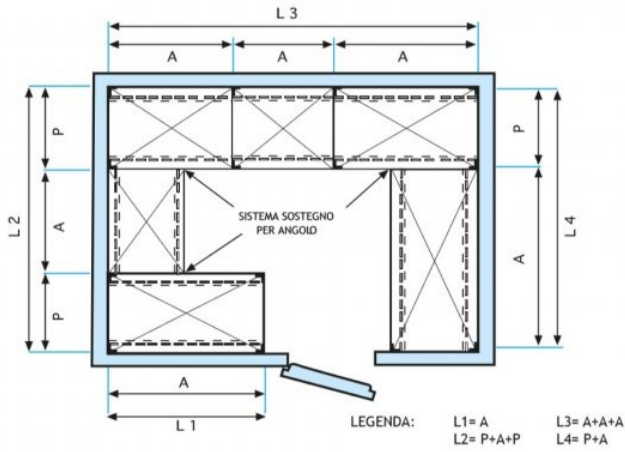

Esempi di montaggio
Assembly examples - Exemples de l'Assemblée