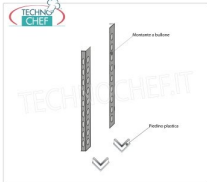

Delivery from 4 to 9 days

IP-6912030

TECHNOCHEF - Smooth stainless steel 304 shelf for shelf, cm 120x30, Mod.6912030

€ 52,67

VAT excluded
Shipping to be calculated

Delivery from 4 to 9 days

IP-96200x2+96900x2

TECHNOCHEF - Side-Shoulder for Bolt-On Shelves Stainless Steel 304, Mod.96200x2+96900x2

€ 55,81

VAT excluded
Shipping to be calculated

Delivery from 4 to 9 days

IP-6914030

TECHNOCHEF - Smooth stainless steel 304 shelf for shelf, cm 140x30, Mod.6914030