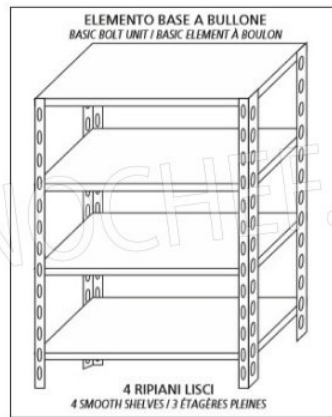

TECHNO
CHEF